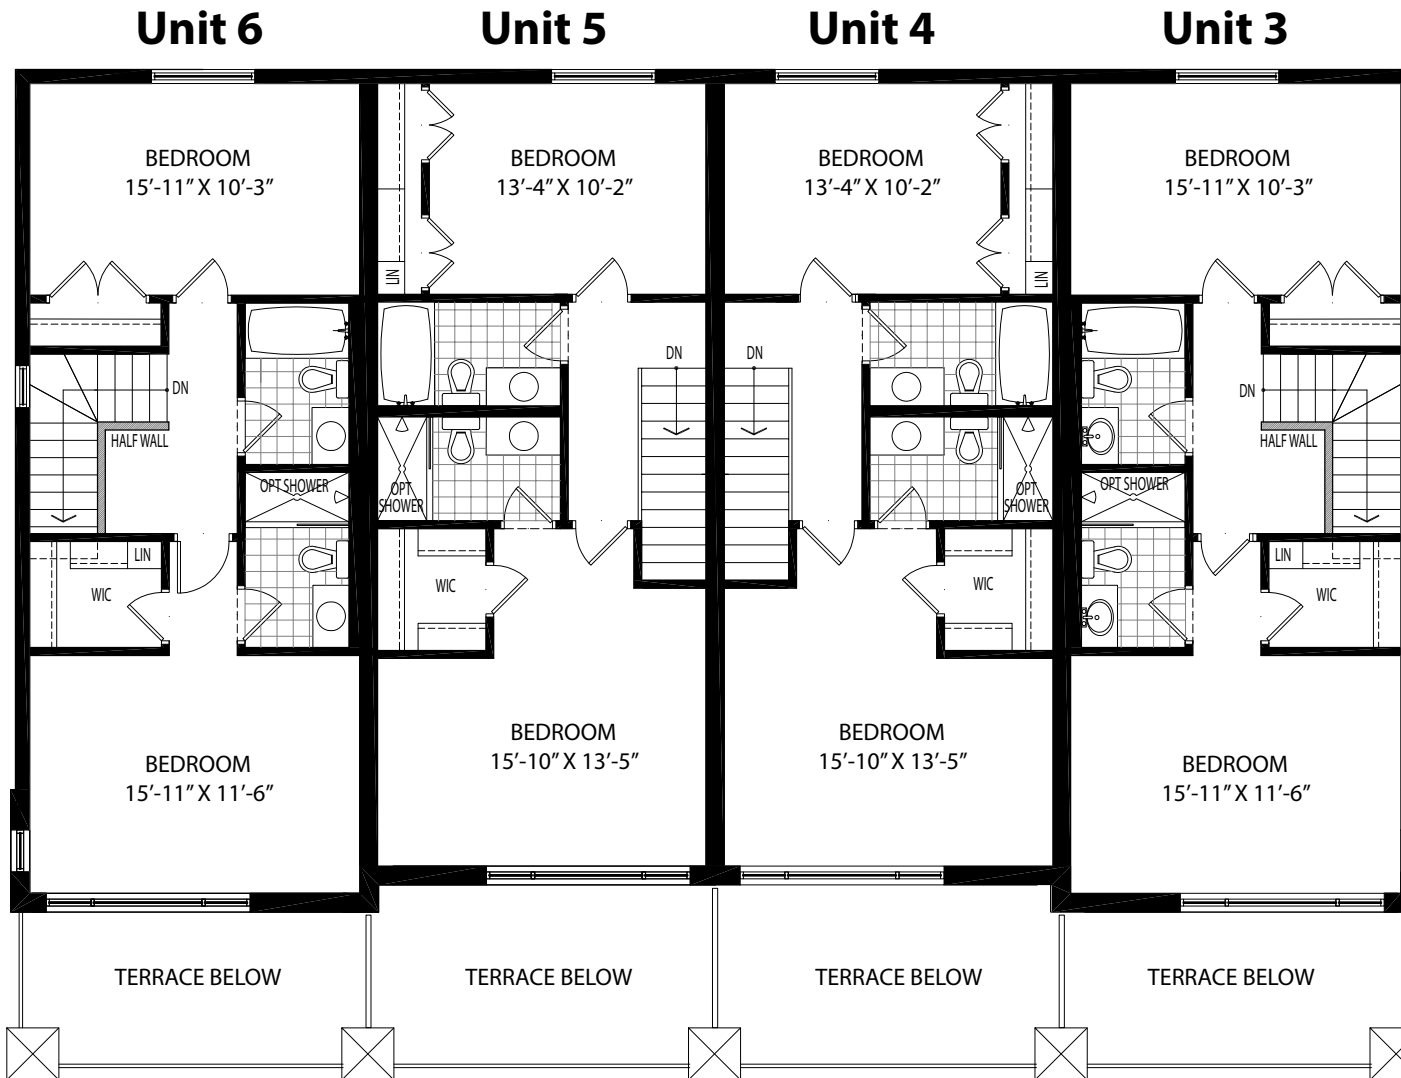

SIX HOMES ON A DOWNTOWN RIVER PARK

The Homes
on
North River Road

CONTEMPORARY DESIGN... FINISH... LOCATION

SHERBROOKE
URBAN DEVELOPMENTS LTD.