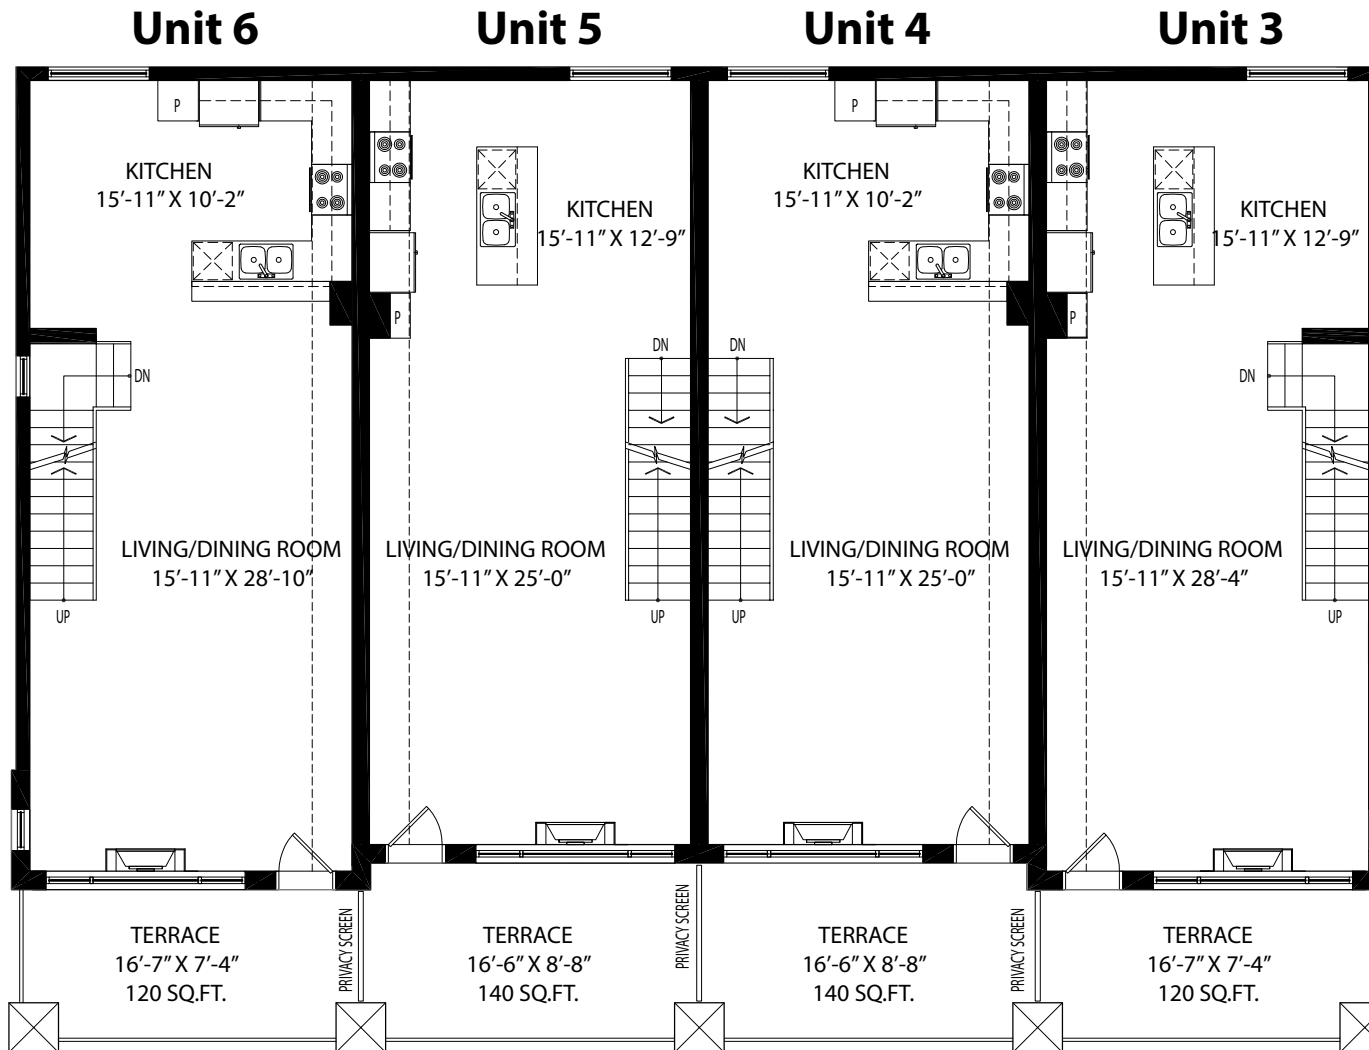

SIX HOMES ON A DOWNTOWN RIVER PARK

The Homes on North River Road

CONTEMPORARY DESIGN... FINISH... LOCATION
SHERBROOKE
URBAN DEVELOPMENTS LTD