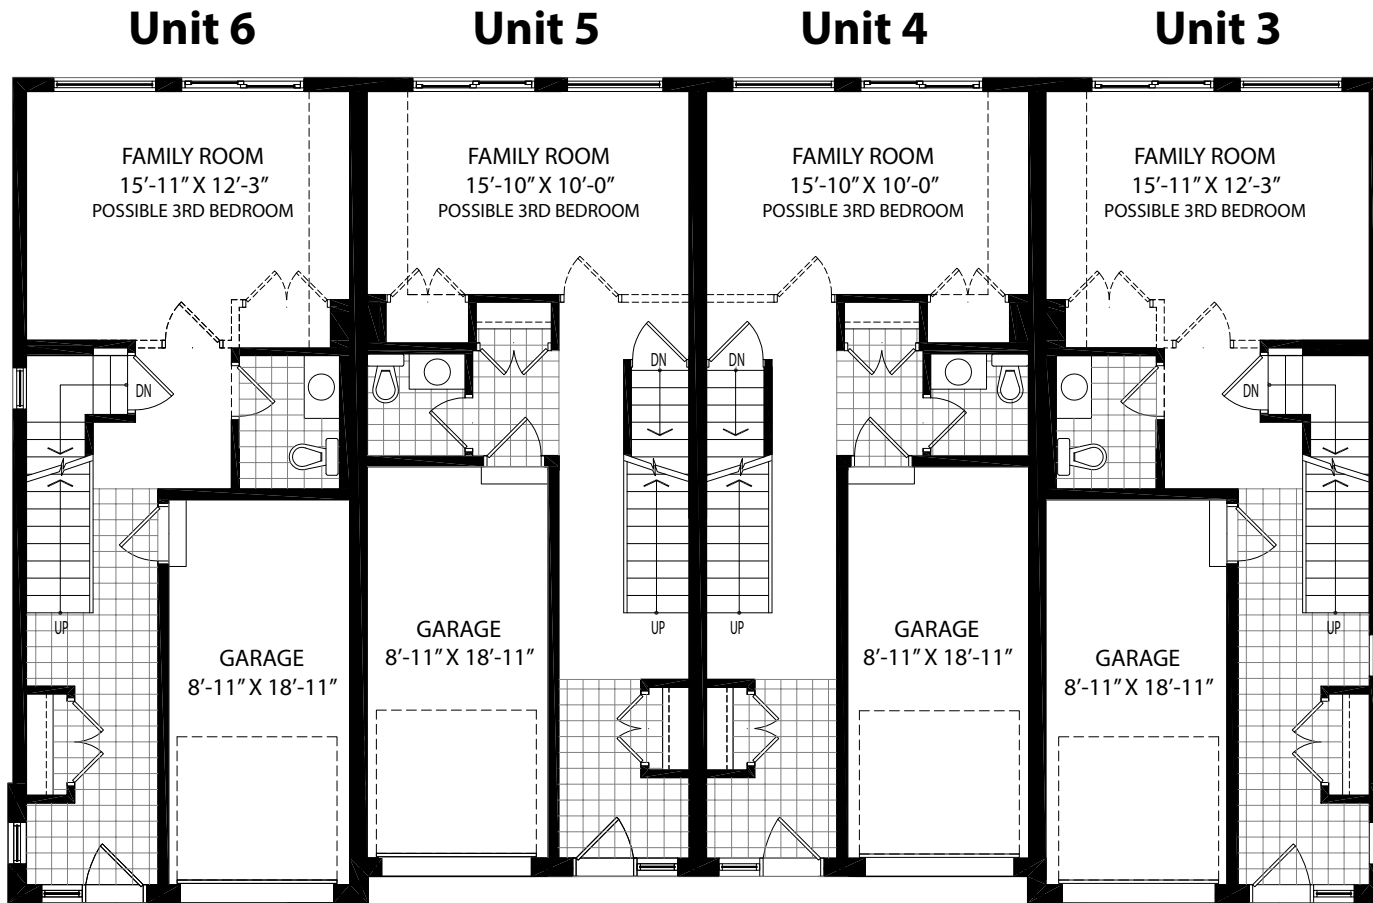

SIX HOMES ON A DOWNTOWN RIVER PARK

Square Footage

**Unit 3**  
1892 Sq Ft

**Unit 4**  
1782 Sq Ft

**Unit 5**  
1782 Sq Ft

**Unit 6**  
1892 Sq Ft

The Homes  
on  
**North River Road**

CONTEMPORARY DESIGN... FINISH... LOCATION