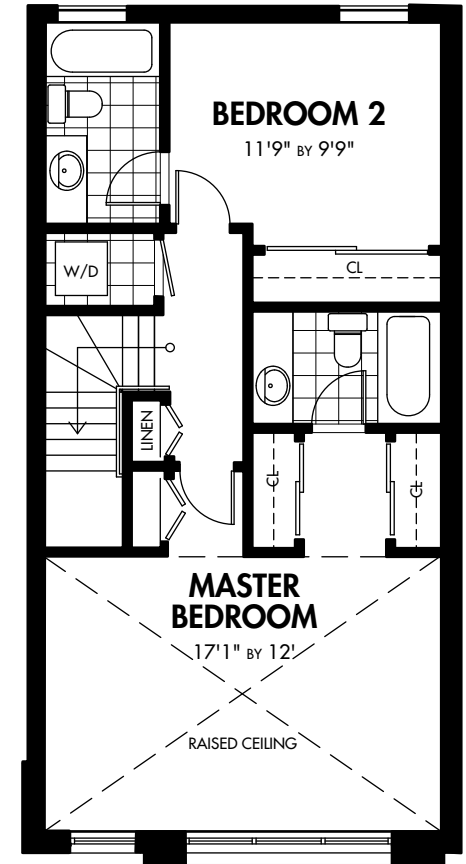

The Garden Collection **UNITS 5 - 8**

SHERBROOKE
URBAN DEVELOPMENTS LTD

**EIGHT TOWNHOMES
ON A DOWNTOWN RIVER PARK**

The Townhomes
on
North River Road

CONTEMPORARY DESIGN... FINISH... LOCATION