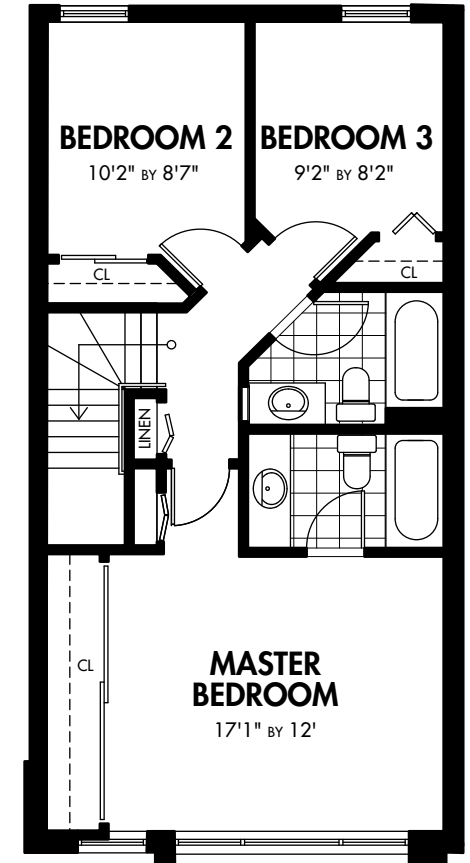

The Garden Collection **UNITS 5 - 8**

**EIGHT TOWNHOMES
ON A DOWNTOWN RIVER PARK**

OPTIONAL FLOOR PLANS
are available for
the homes of the Garden Collection

OPTION 1
Chef's Kitchen on the Living floor

OPTION 2
A Three Bedroom Plan on the Sleeping Floor

ENQUIRE
as to the cost of each option

The Townhomes
on **North River Road**

CONTEMPORARY DESIGN... FINISH... LOCATION