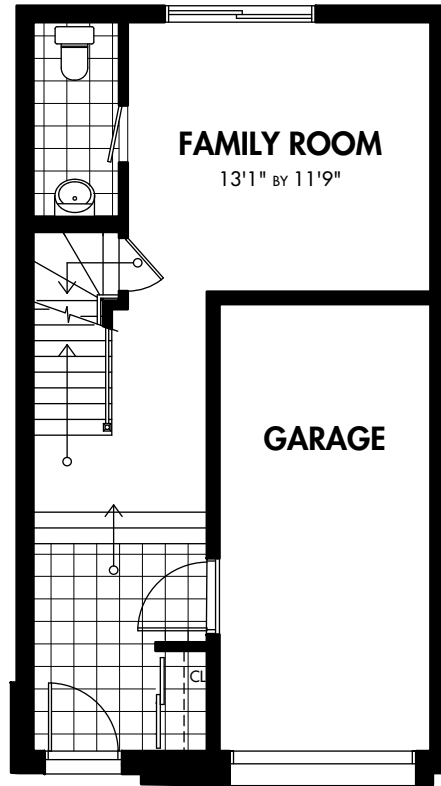

The Garden Collection **UNITS 5 - 8**

SHERBROOKE
URBAN DEVELOPMENTS LTD

**EIGHT TOWNHOMES
ON A DOWNTOWN RIVER PARK**

The Townhomes
on
North River Road

CONTEMPORARY DESIGN... FINISH... LOCATION

The Garden Collection **UNITS 5 - 8**

**EIGHT TOWNHOMES
ON A DOWNTOWN RIVER PARK**

OPTIONAL FLOOR PLANS
are available for
the homes of the Garden Collection

OPTION 1
Chef's Kitchen on the Living floor

OPTION 2
A Three Bedroom Plan on the Sleeping Floor