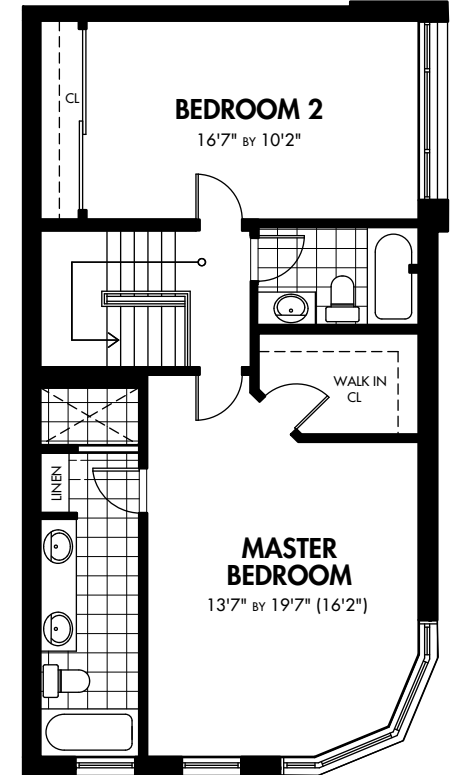

The **Park Collection UNIT 4**
EIGHT TOWNHOMES
ON A DOWNTOWN RIVER PARK

SHERBROOKE
URBAN DEVELOPMENTS LTD

The **Townhomes**
on **North River Road**

CONTEMPORARY DESIGN... FINISH... LOCATION

E&OE All dimensions are approximate. Plans and specifications are subject to site conditions and change without notice

The Park Collection **UNIT 4**

SHERBROOKE
URBAN DEVELOPMENTS LTD

**EIGHT TOWNHOMES
ON A DOWNTOWN RIVER PARK**

OPTIONAL FLOOR PLANS

The Townhomes
on **North River Road**

CONTEMPORARY DESIGN... FINISH... LOCATION