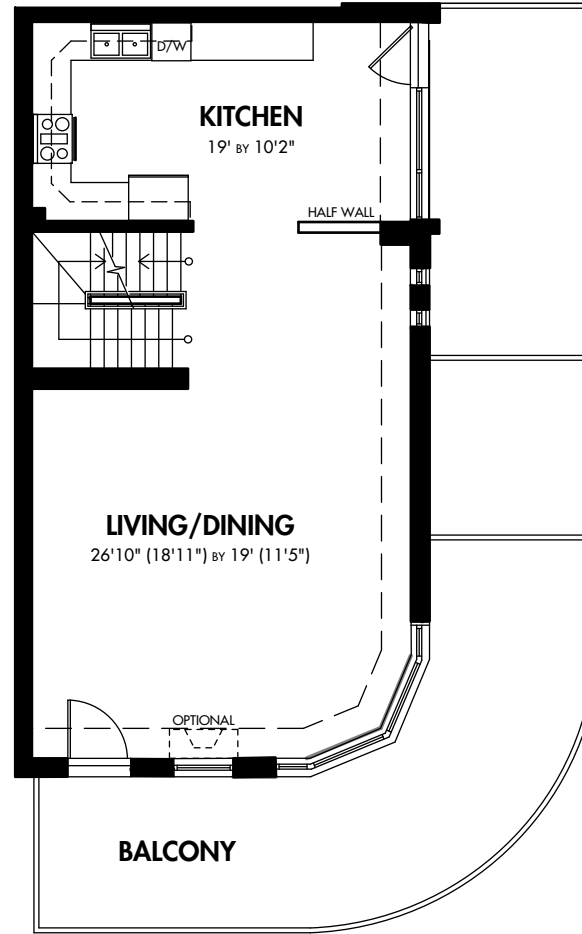

The **Park Collection UNIT 4**
EIGHT TOWNHOMES
ON A DOWNTOWN RIVER PARK

SHERBROOKE
URBAN DEVELOPMENTS LTD

The **Townhomes**
on **North River Road**

CONTEMPORARY DESIGN... FINISH... LOCATION

E&OE All dimensions are approximate. Plans and specifications are subject to site conditions and change without notice

The Park Collection **UNIT 4**

SHERBROOKE
URBAN DEVELOPMENTS LTD

**EIGHT TOWNHOMES
ON A DOWNTOWN RIVER PARK**

OPTIONAL FLOOR PLANS

The Townhomes
on **North River Road**

CONTEMPORARY DESIGN... FINISH... LOCATION