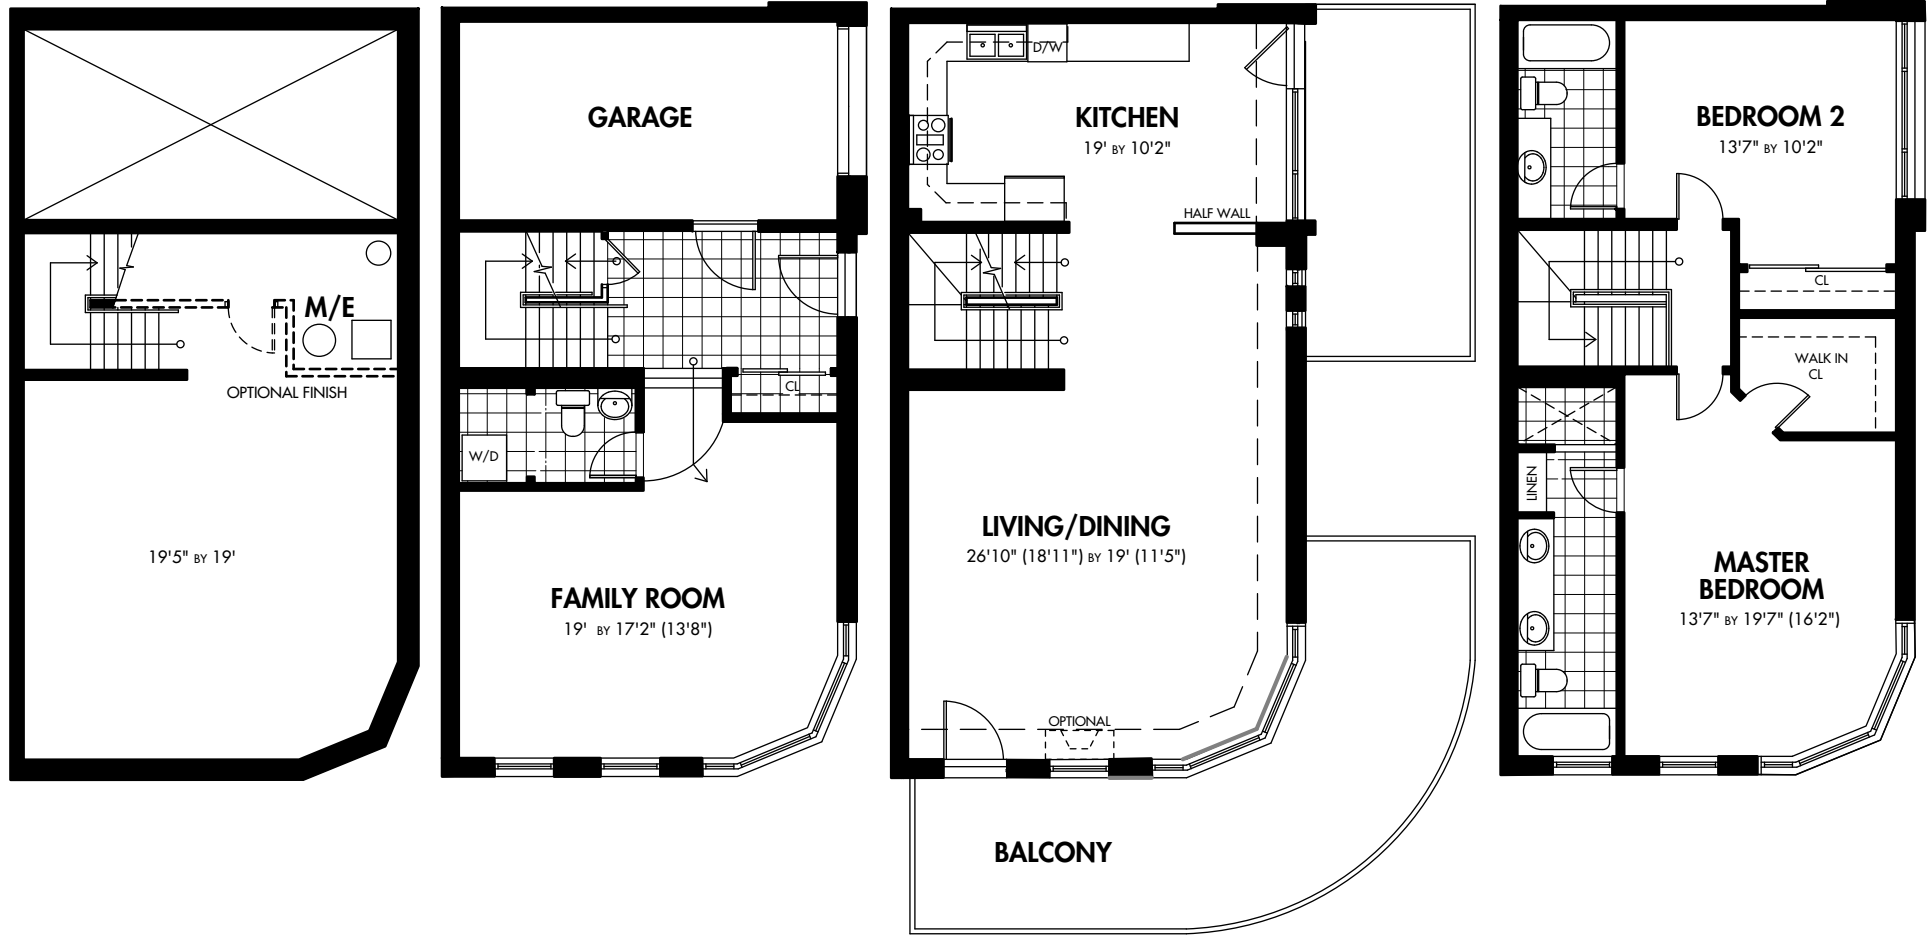

The **Park Collection UNIT 4**
EIGHT TOWNHOMES
ON A DOWNTOWN RIVER PARK

SHERBROOKE
URBAN DEVELOPMENTS LTD

The **Townhomes**
on **North River Road**

CONTEMPORARY DESIGN... FINISH... LOCATION

E&OE All dimensions are approximate. Plans and specifications are subject to site conditions and change without notice

The Park Collection **UNIT 4**

SHERBROOKE
URBAN DEVELOPMENTS LTD

**EIGHT TOWNHOMES
ON A DOWNTOWN RIVER PARK**

OPTIONAL FLOOR PLANS

The Townhomes
on **North River Road**

CONTEMPORARY DESIGN... FINISH... LOCATION

E&OE All dimensions are approximate. Plans and specifications are subject to site conditions and change without notice