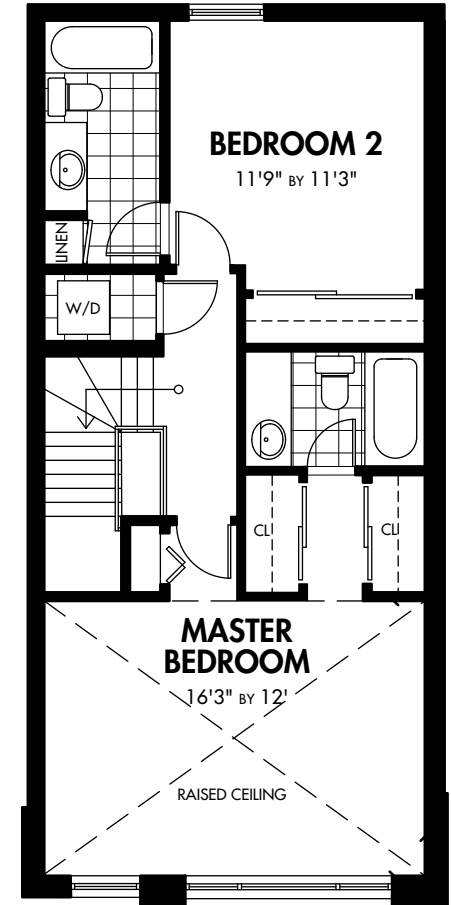

The Park Collection **UNITS 1 & 2**

SHERBROOKE
URBAN DEVELOPMENTS LTD.

**EIGHT TOWNHOMES
ON A DOWNTOWN RIVER PARK**

UNIT 1
Window
to be in
2nd and 3rd
floor stairwell.

The Townhomes on North River Road

CONTEMPORARY DESIGN... FINISH... LOCATION