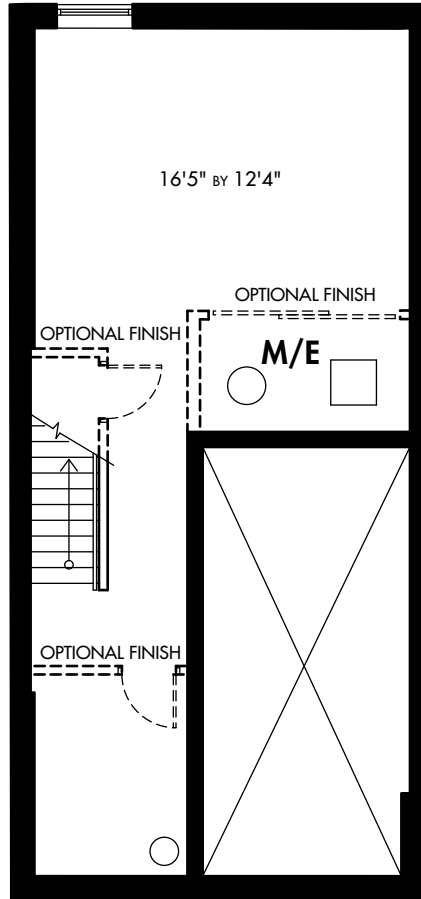

The Park Collection **UNITS 1 & 2**

SHERBROOKE
URBAN DEVELOPMENTS LTD.

**EIGHT TOWNHOMES
ON A DOWNTOWN RIVER PARK**

UNIT 1
Window
to be in
2nd and 3rd
floor stairwell.

The Townhomes on North River Road

CONTEMPORARY DESIGN... FINISH... LOCATION