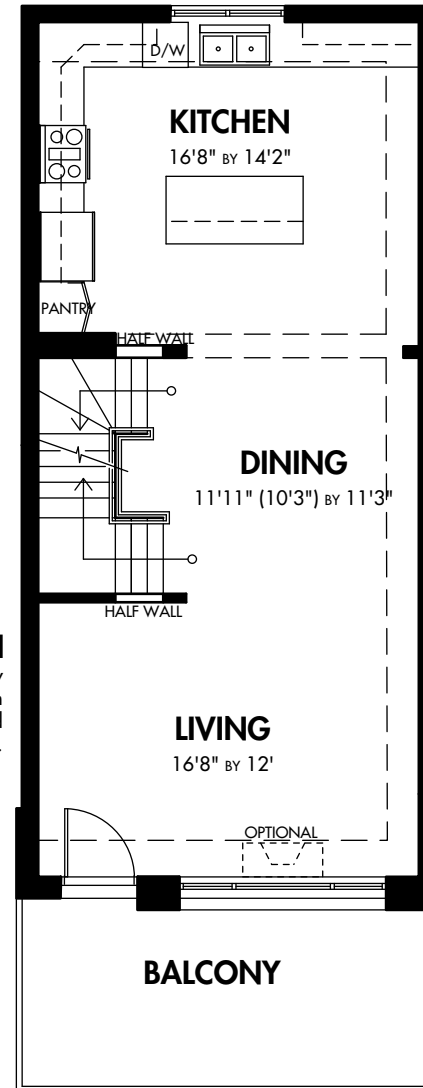

The Park Collection **UNITS 1 & 2**

SHERBROOKE
URBAN DEVELOPMENTS LTD.

**EIGHT TOWNHOMES
ON A DOWNTOWN RIVER PARK**

UNIT 1
Window
to be in
2nd and 3rd
floor stairwell.

The Townhomes on North River Road

CONTEMPORARY DESIGN... FINISH... LOCATION