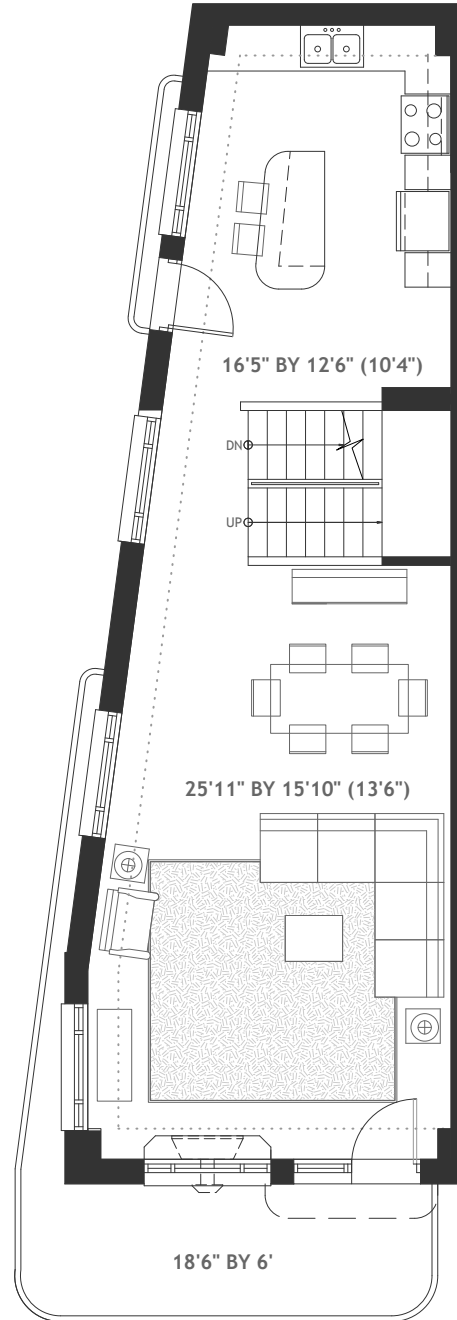

# 103 MAIN ST

Contemporary townhouses in downtown Ottawa

SHERBROOKE  
URBAN DEVELOPMENTS LTD.

E&OE All dimensions are approximate.  
Plans and specifications are subject to site  
conditions and change without notice

EVELYN  
ON THE  
MAIN

BASEMENT

GROUND FLOOR

SECOND FLOOR

THIRD FLOOR